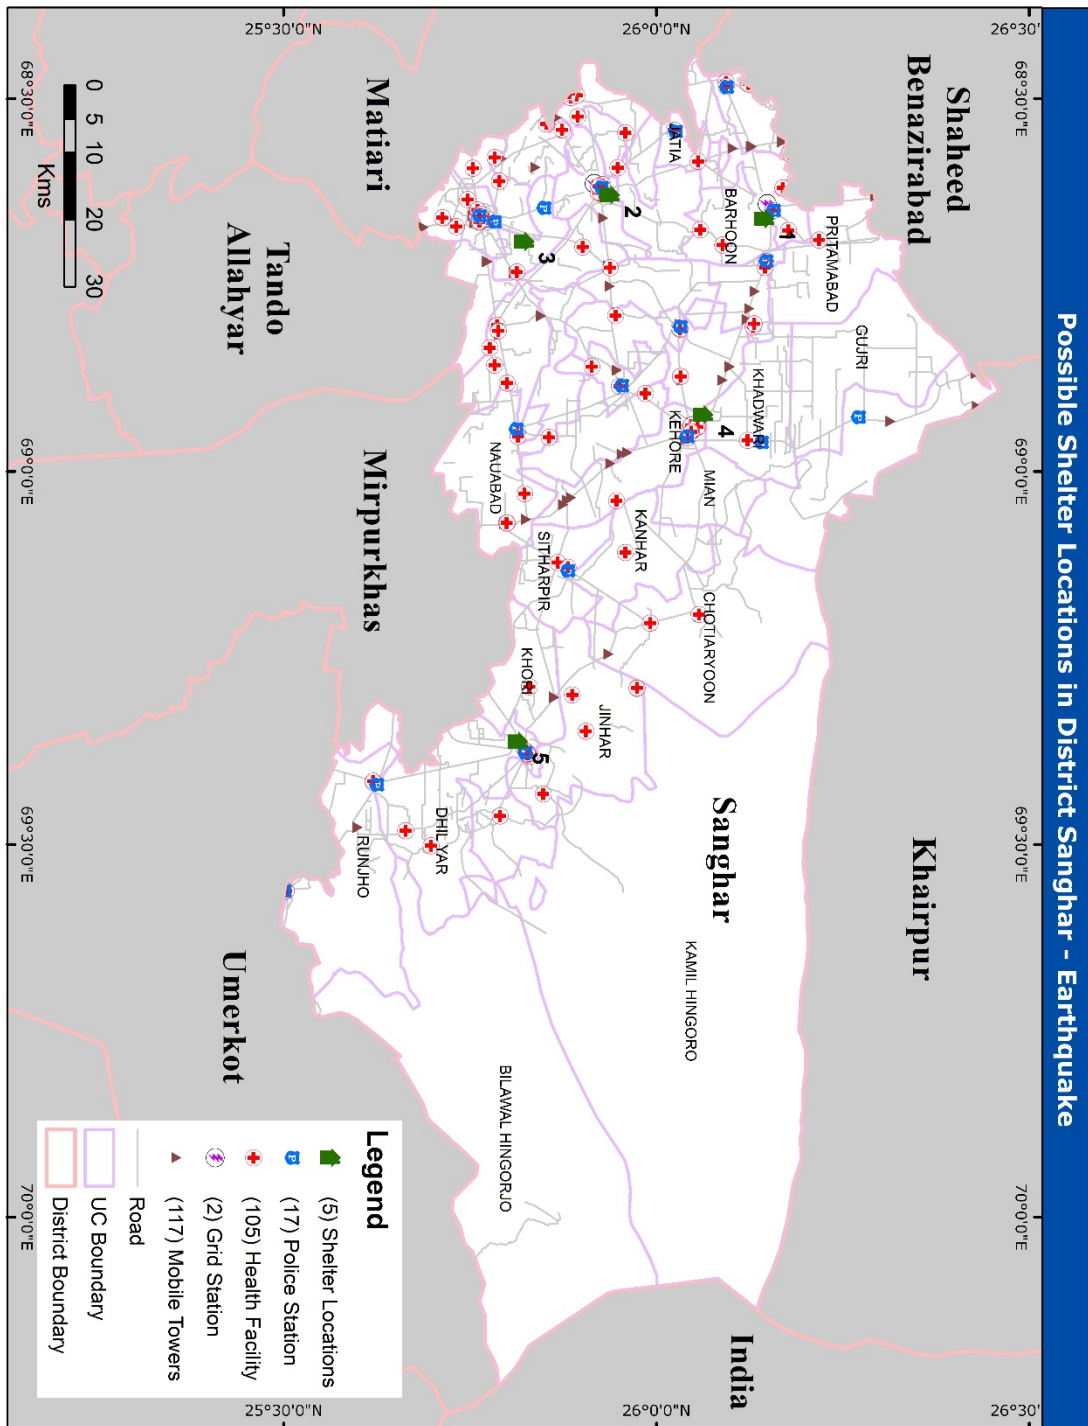

SHELTER LOCATION MAP

As part of preparedness, response, and rehabilitation against hazards, shelter places are integral. These are necessary to relocate, evacuate, or replenish the population that may be affected from hazards. Proposed shelters are illustrated in the maps.

Annex-A details the list of earthquake shelter locations