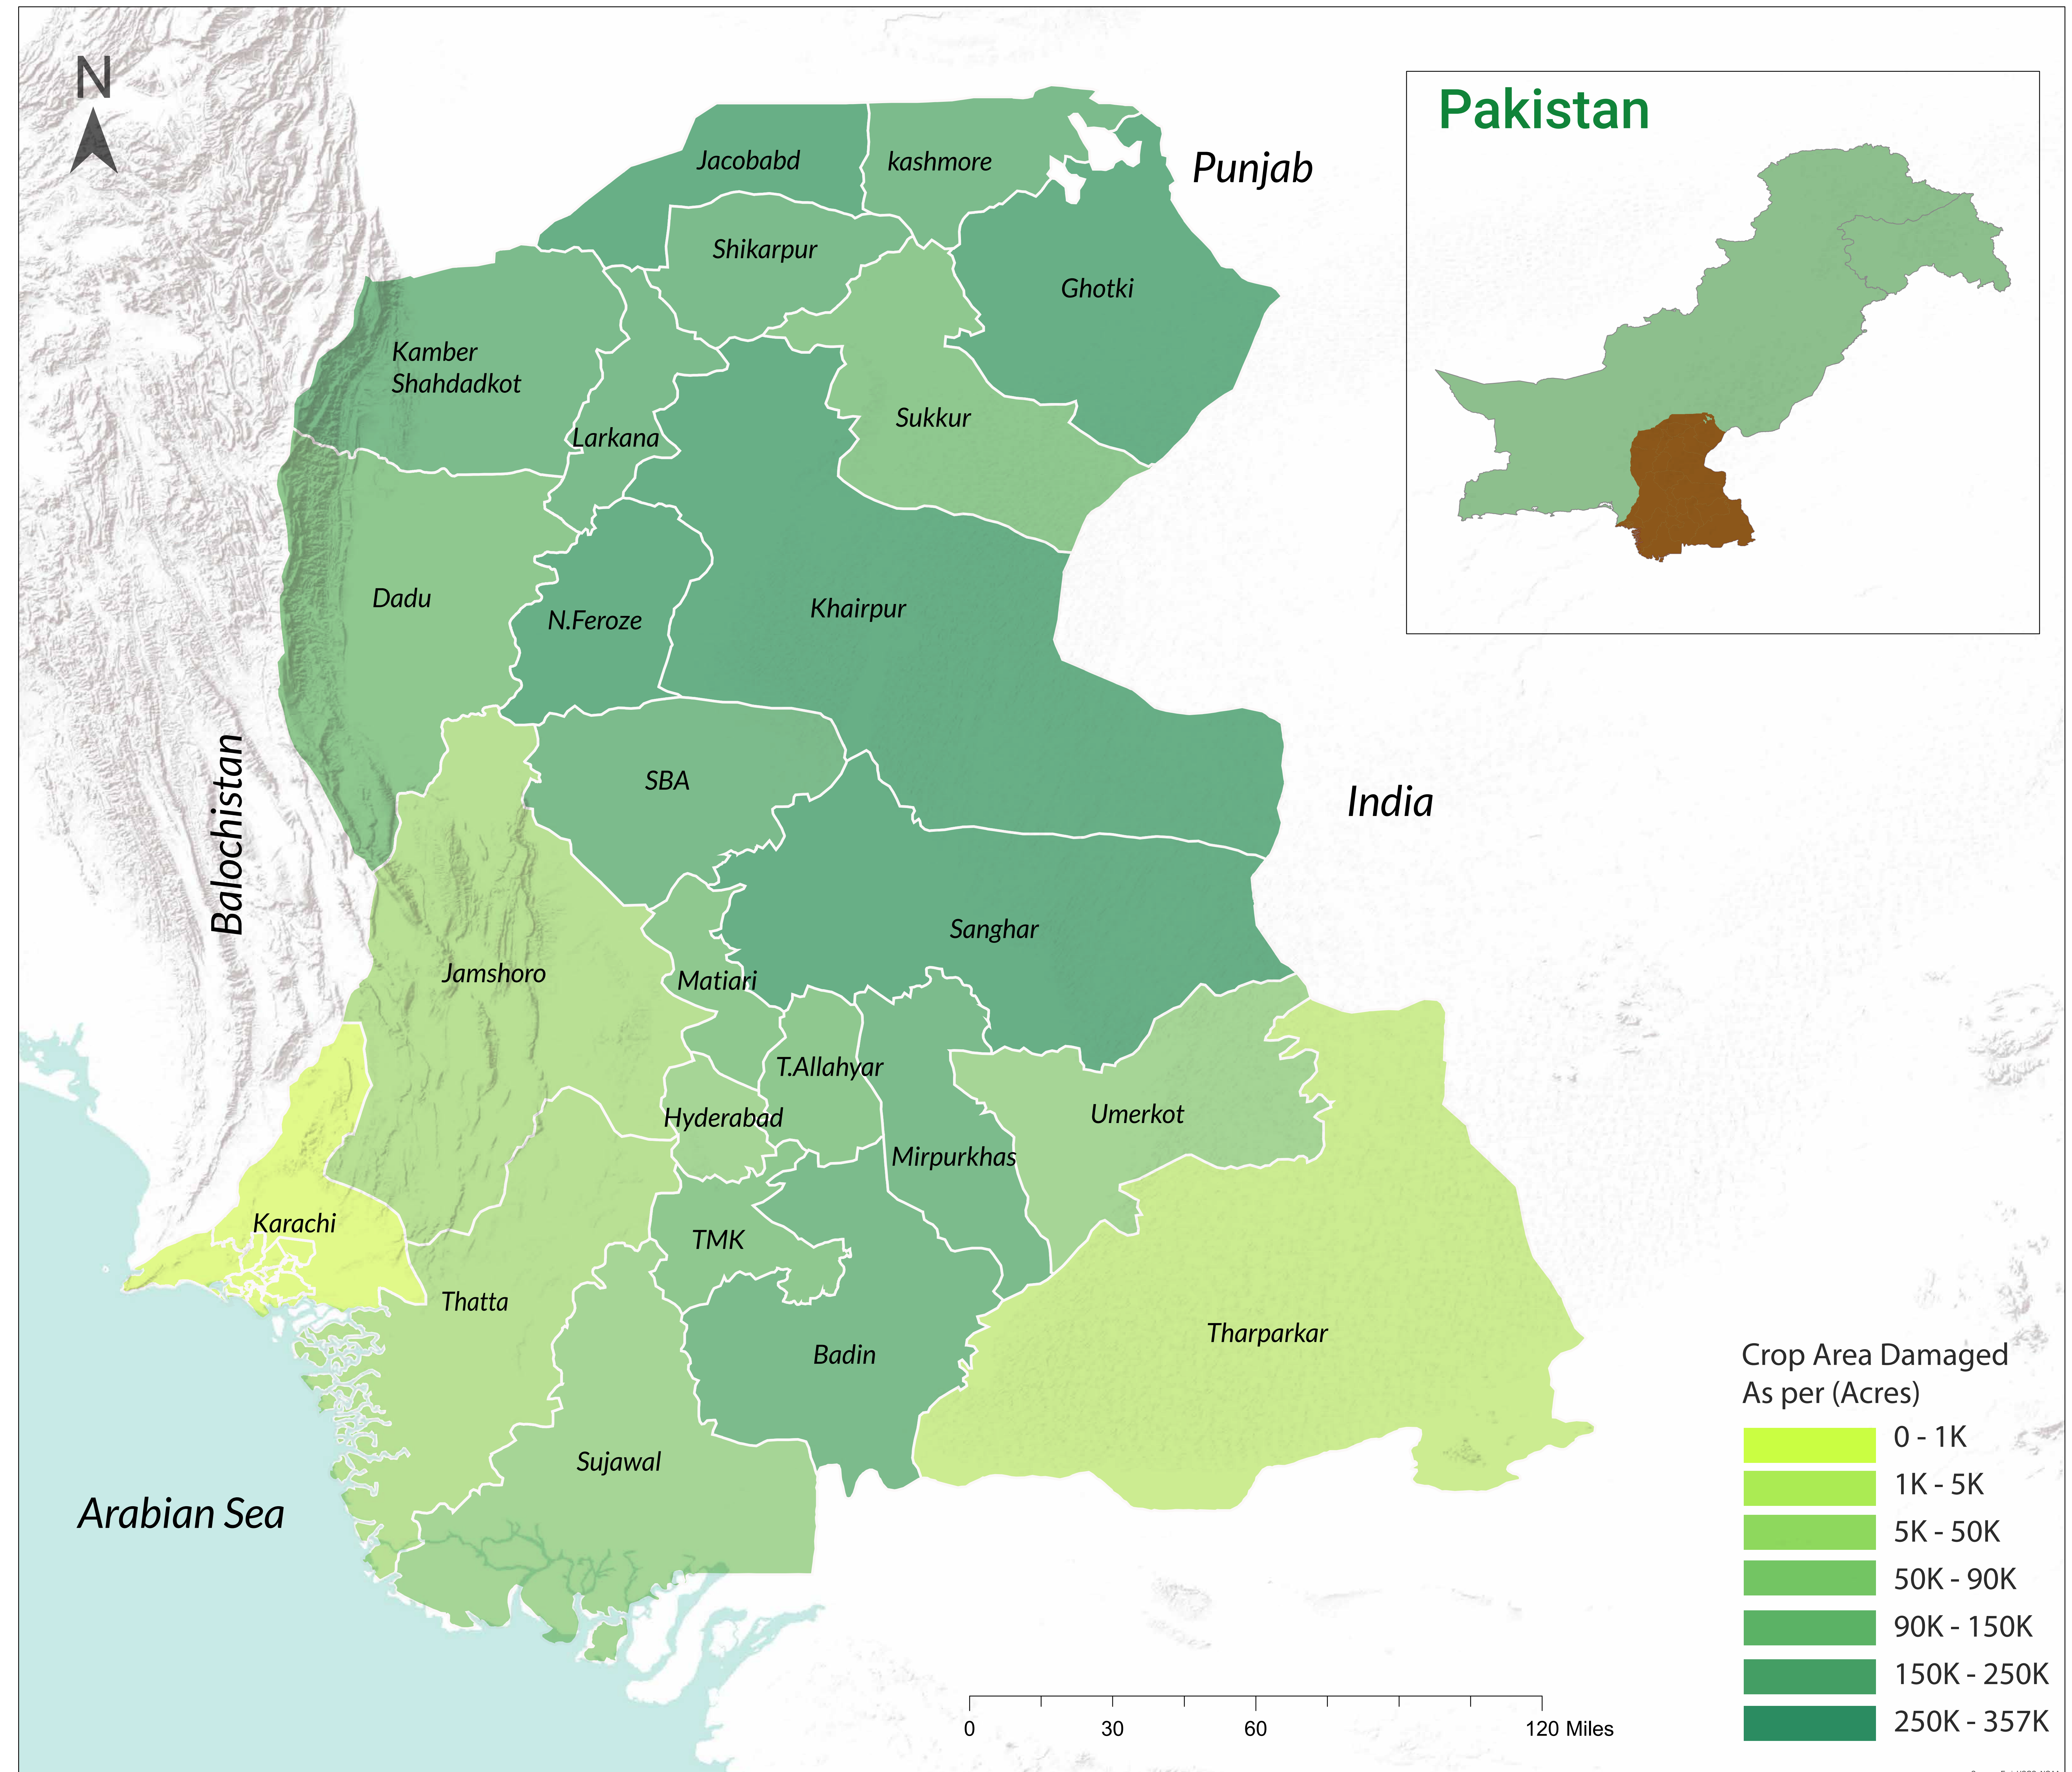

SINDH

Flood 2022 - Damaged of Crop Area

As of 24 October 2022

4,070,614
Crop Area in Acres

3,777,272
Crop Area Damaged
in Acres

Crop Area Damaged in (Acres)			
Division	District	Total Cropped Area	Crop Area Affected
Hyderabad	Hyderabad	70,290	61,465
	Jamshoro	25,527	25,527
	Dadu	97,330	97,330
	Matiali	152,520	140,833
	Tando Allahyar	140,764	114,906
	TMK	145,781	145,781
	Thatta	68,335	47,682
	Sujawal	98,101	86,670
	Badin	261,596	226,044
Sukkur	Sukkur	133,900	133,900
	Khairpur	384,082	356,582
	Ghotki	417,448	346,863
Shaheed Benazirabad	SBA	248,773	248,773
	N.Feroze	251,875	251,875
	Sanghar	348,405	310,039
Larkana	Larkana	157,323	157,323
	Kamber-Shahdadkot	204,557	194,327
	Shikarpur	153,623	153,623
	Jacobabad	255,678	255,678
	Kashmore	184,451	159,731
Mirpurkhas	Mirpurkhas	174,567	169,353
	Umerkot	88,885	88,885
	Tharparker	6,803	4,082
Grand Total		4,070,614	3,777,272

Preliminary damaged Assessment of Crop area data using of Deputy Commissioners reports@ Provincial Emergency Operation Center (PEOC), PDMA Sindh

Source: Deputy Commissioners reports

Source: Esri, USGS, NOAA