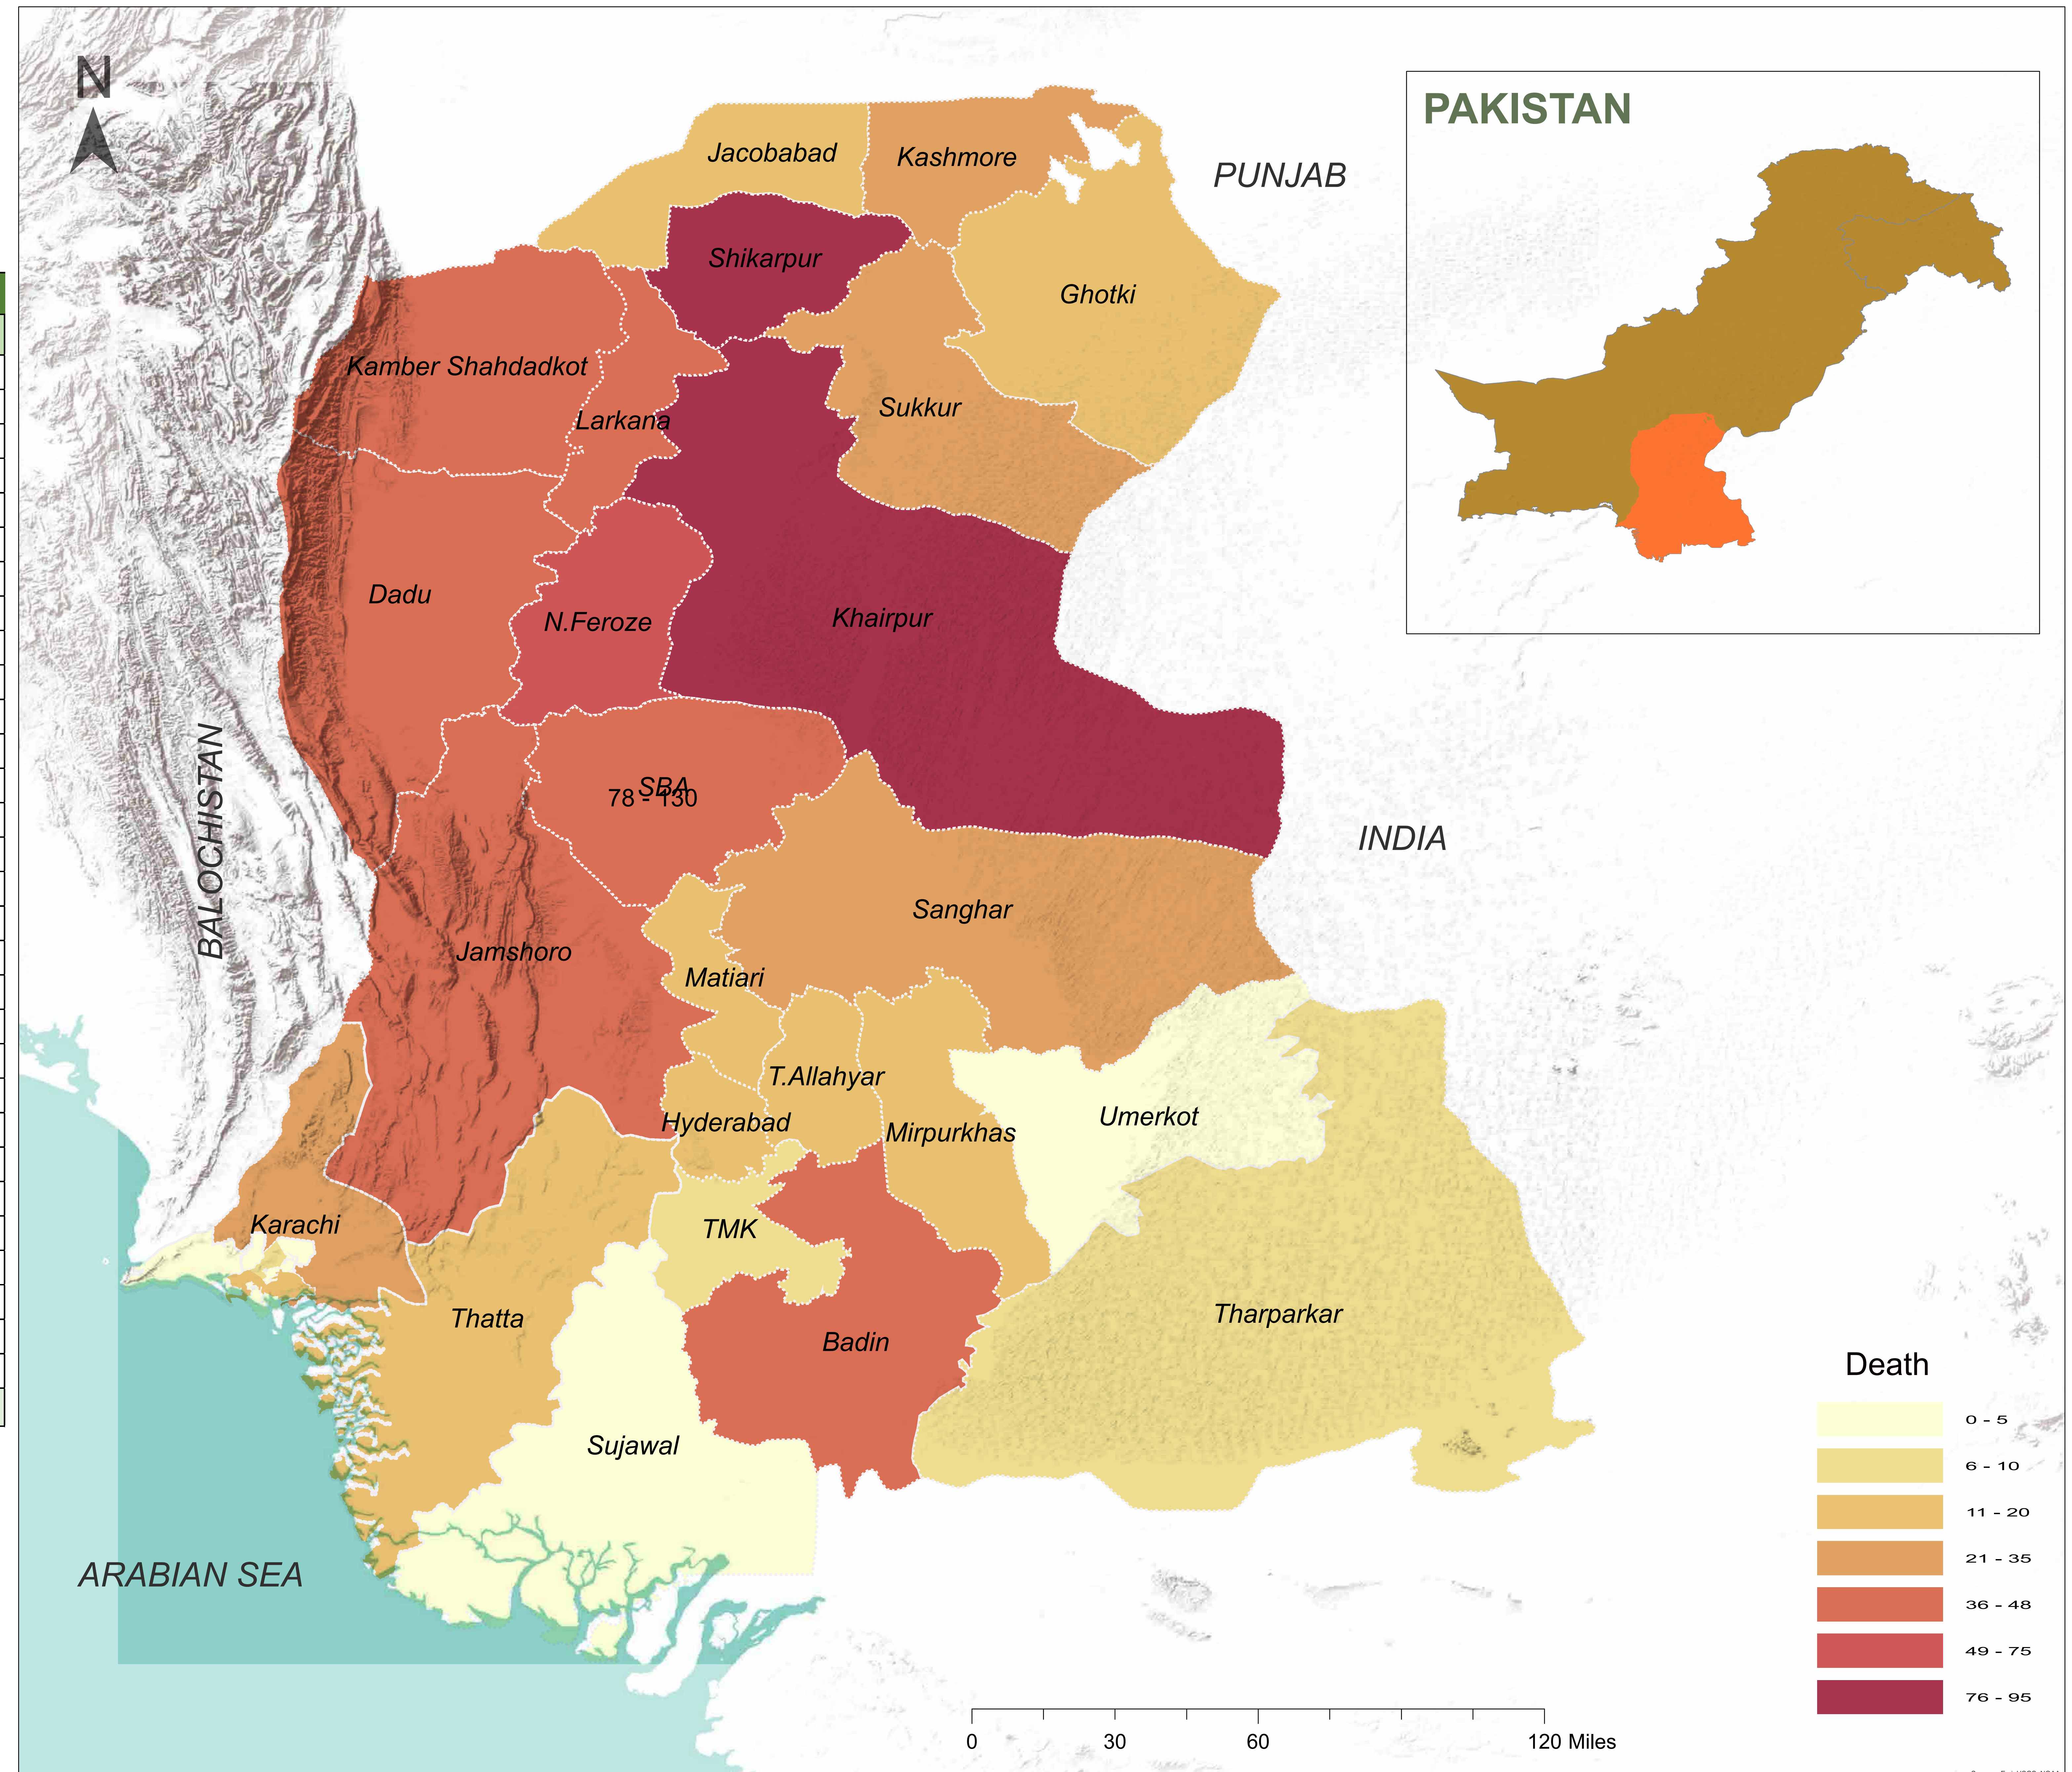

# SINDH

## Flood 2022 - Deaths

As of 24 October 2022

**792**  
Deaths

Death					
Division	District	Male	Female	Children	Total
Karachi	East	1	0	5	6
	West	3	0	2	5
	South	11	0	1	12
	Central	2	1	2	5
	Malir	12	2	11	25
	Korangi	5	0	6	11
	Keamari	1	0	0	1
Hyderabad	Hyderabad	0	1	10	11
	Jamshoro	18	13	17	48
	Dadu	15	8	14	37
	Matiari	9	2	5	16
	Tando Allahyar	5	2	9	16
	TMK	0	2	6	8
	Thatta	9	1	1	11
	Sujawal	0	0	5	5
	Badin	16	10	11	37
Sukkur	Sukkur	12	4	17	33
	Khairpur	33	12	47	92
	Ghotki	6	5	9	20
Shaheed Benazirabad	SBA	16	7	20	43
	N.Feroze	37	17	20	74
	Sanghar	13	4	5	22
Larkana	Larkana	25	10	13	48
	Kamber-Shahdadkot	14	8	14	36
	Shikarpur	25	25	42	92
	Jacobabad	6	2	12	20
	Kashmore	4	6	21	31
Mirpurkhas	Mirpurkhas	2	4	8	14
	Umerkot	3	1	1	5
	Tharparker	4	2	2	8
<b>Grand Total</b>		<b>307</b>	<b>149</b>	<b>336</b>	<b>792</b>

Preliminary damaged Assessment of Crop area data using of Deputy Commissioners reports@ Provincial Emergency Operation Center (PEOC), PDMA Sindh

Source: Deputy Commissioners reports