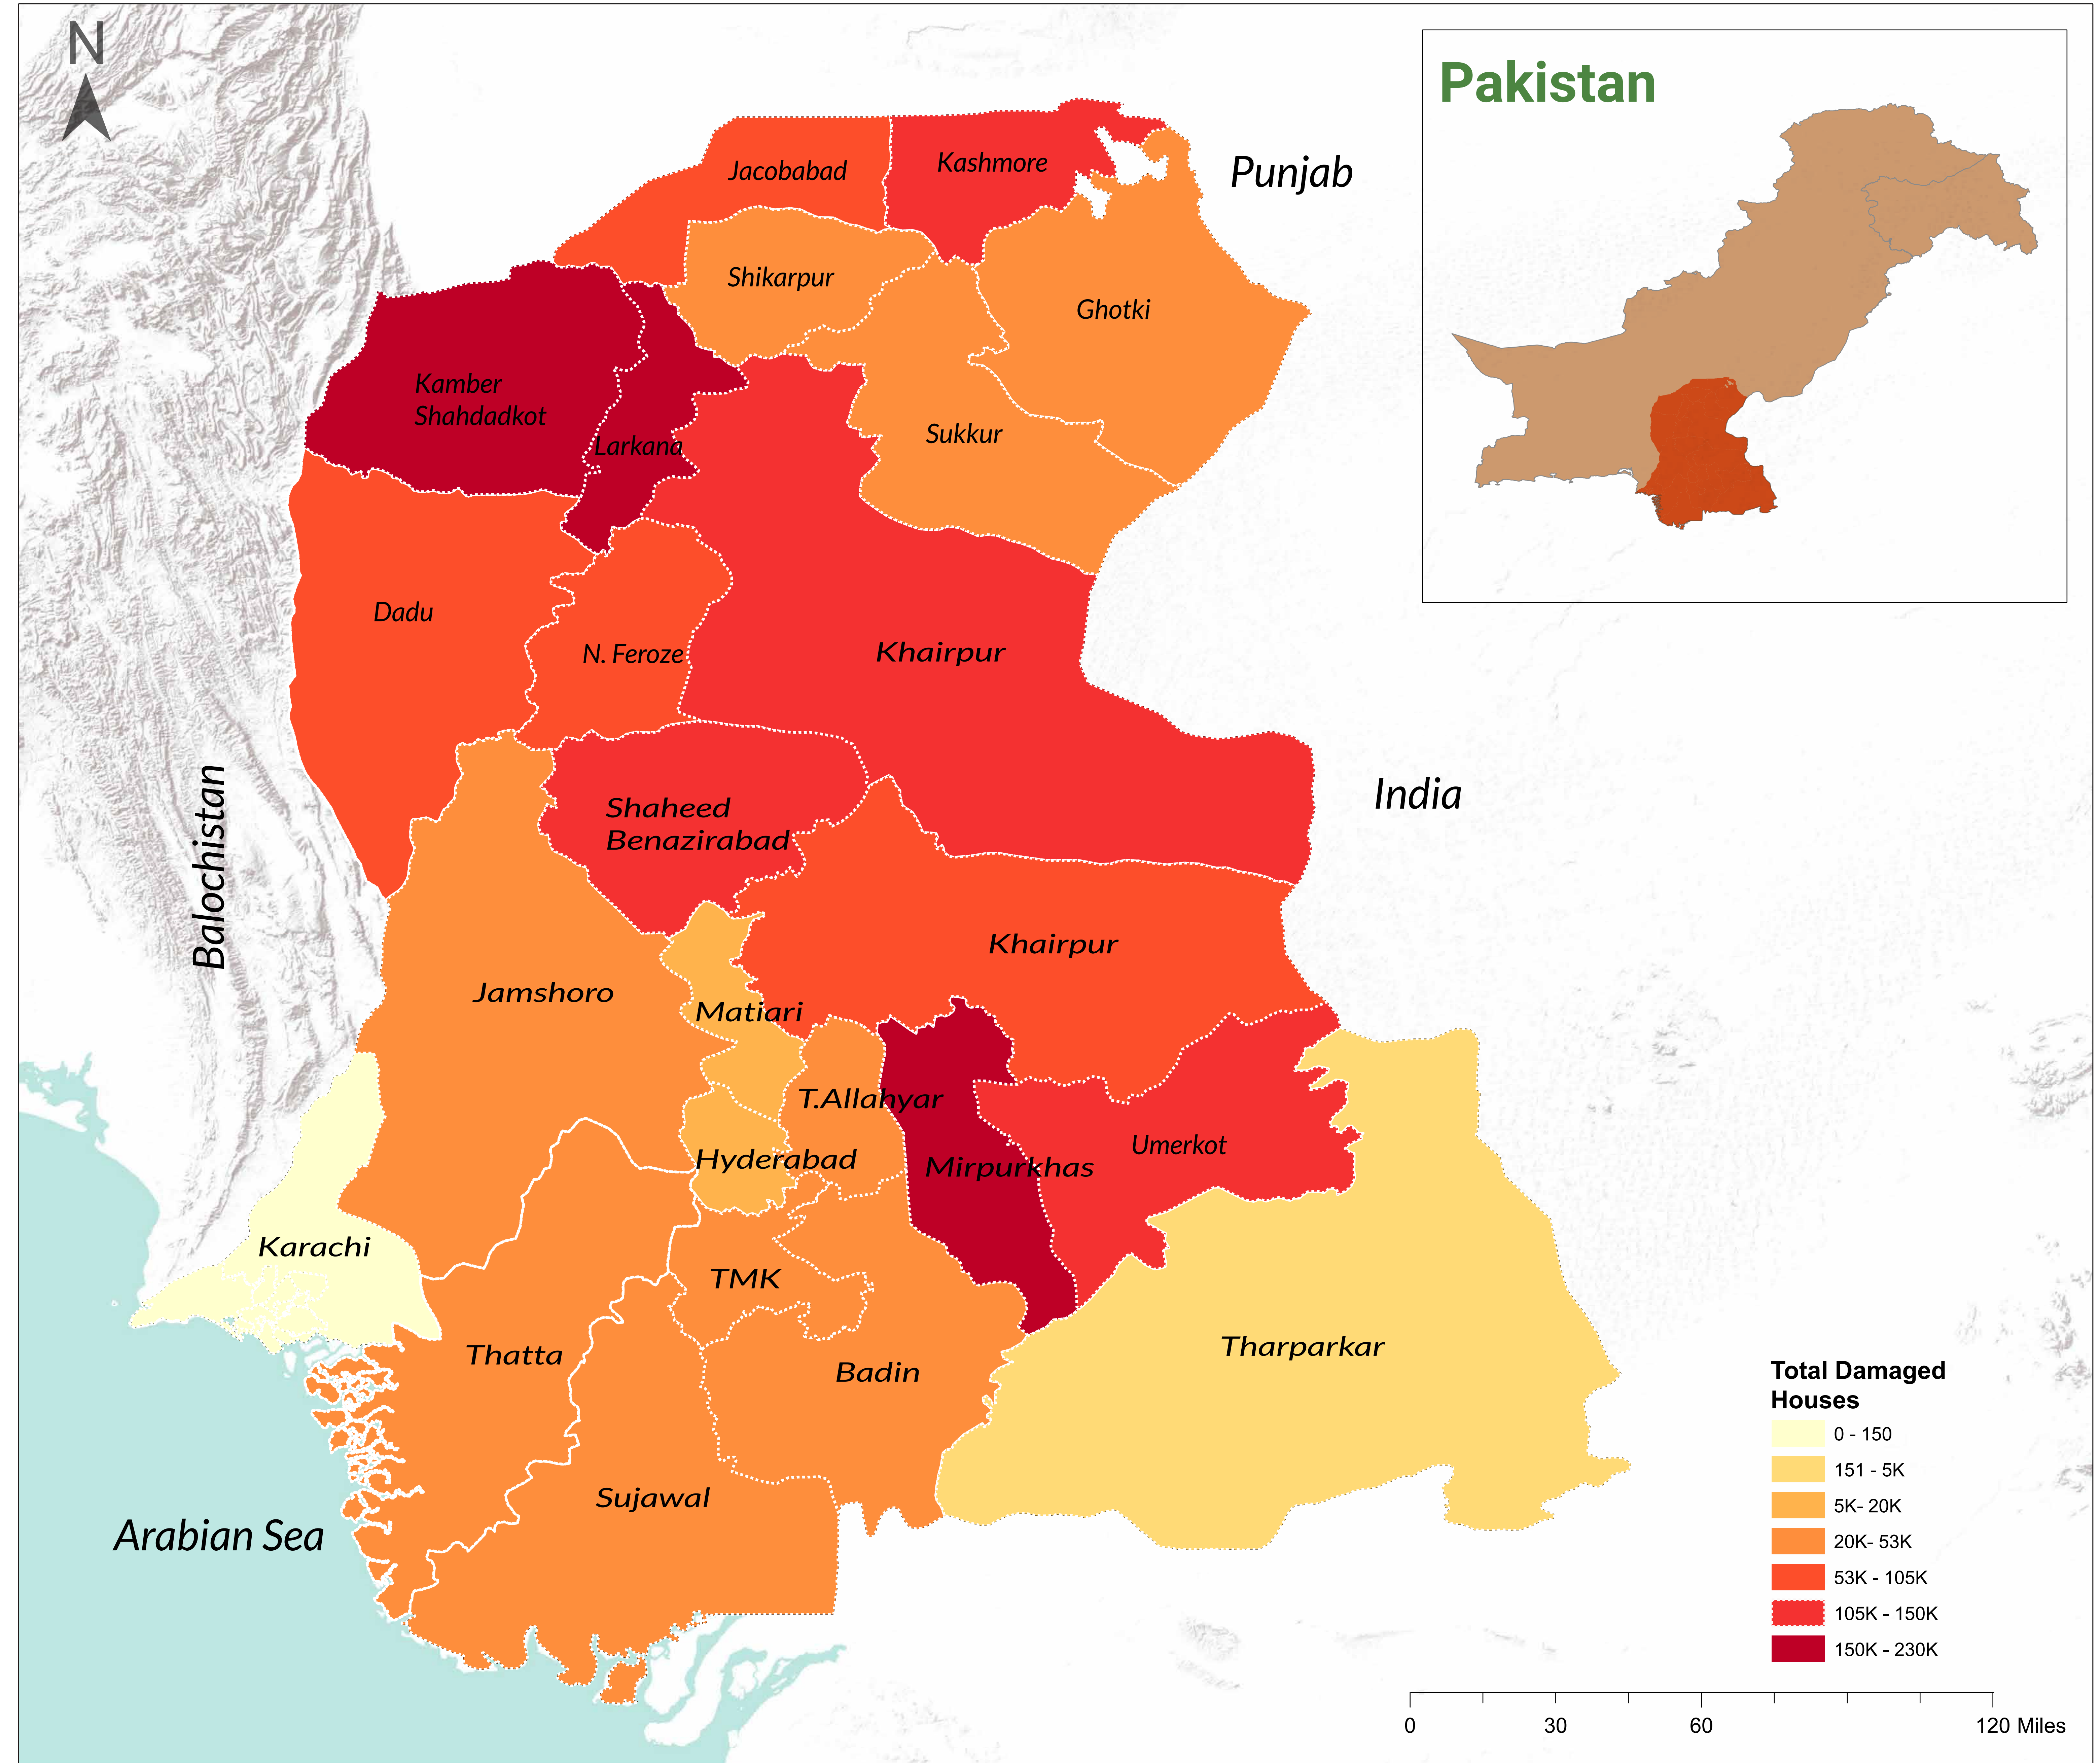

# SINDH

## Flood 2022 - Houses Damaged

As of 24 October 2022

**1,881,069**

Houses Damaged

**1,171,200**

Partially Damaged

**709,869**

Fully Damaged

Houses Damaged				
Division	District	Partially	Fully	Total
Karachi	East	0	3	3
	West	4	0	4
	South	7	3	10
	Central	0	-	0
	Malir	105	40	145
	Korangi	5	2	7
	Keamari	2	-	2
Hyderabad	Hyderabad	4,489	1,744	6,233
	Jamshoro	35,547	17,426	52,973
	Dadu	64,423	36,703	101,126
	Matiari	12,806	6,179	18,985
	Tando Allahyar	28,497	6,777	35,274
	TMK	13,087	9,309	22,396
	Thatta	34,824	4,830	39,654
	Sujawal	15,395	7,918	23,313
	Badin	32,036	18,539	50,575
Sukkur	Sukkur	34,483	17,681	52,164
	Khairpur	85,385	34,984	120,369
	Ghotki	28,451	7,527	35,978
Shaheed Benazirabad	SBA	72,868	66,734	139,602
	N.Feroze	84,740	19,597	104,337
	Sanghar	51,228	34,976	86,204
Larkana	Larkana	144,470	82,510	226,980
	Kamber-Shahdadkot	87,683	120,474	208,157
	Shikarpur	25,794	9,593	35,387
	Jacobabad	16,043	73,950	89,993
	Kashmore	83,826	35,872	119,698
Mirpurkhas	Mirpurkhas	146,748	34,158	180,906
	Umerkot	64,080	61,725	125,805
	Tharparker	4,174	615	4,789
	<b>Grand Total</b>	<b>1,171,200</b>	<b>709,869</b>	<b>1,881,069</b>

Preliminary damaged Assessment of Crop area data using of Deputy Commissioners reports@ Provincial Emergency Operation Center (PEOC), PDMA Sindh

Source: Deputy Commissioners reports